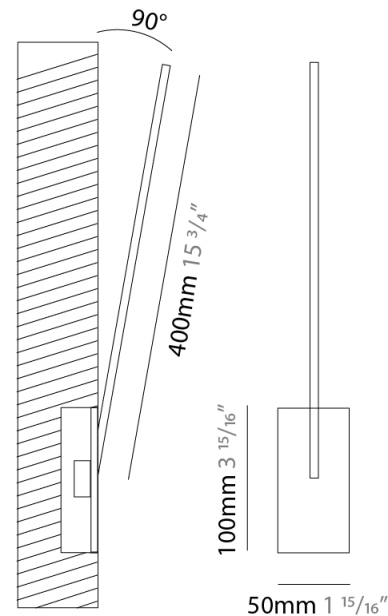

PROJECT	
TYPE	
SPECIFIER	
QUANTITY	
DATE	

SPILLO 1 ROD RECESSED

D46014- -
base number   Color   Finish
                         Temperature   Options

1. To build a product code in our configurator select the specify button on the base model # product page
2. To build a manual product code on this datasheet choose from the options listed below in blue font and add the suffix to the base model #

GENERAL

Series: Spillo
Subseries: Spillo 1 Rod
Brand: Icone
Division: Design
Mounting Type: Recessed
Mounting Location: Wall
Subcategory: Ambient

PHYSICAL

Shape: Rectangle
Width (mm): 50
Width (in): 1 ¹⁵/₁₆
Height (mm): 400
Height (in): 15 ³/₄
Light Distribution: Adjustable
Fixture Finish: WHI / BLK / CHR / BGD
Fixture Material: Brass

ELECTRICAL

Lamp Type: LED
Total Output Wattage (W): 4.8
Dimming: 0-10V Dimming
Driver Included: No
Driver Location: Remote
Driver Type: Constant Voltage - 120Vac
Driver Class: Class 2
Input Voltage (V): 120
Output Voltage (V): 12
Upon Request: (Not included, see components) 0-10Vdc dimming / 277Vac

LED

Color Temperature (°K): 2700 / 3000
Nominal Lumen (lm): 440
CRI: >90 CRI
Lamp Life (hrs): 50000

OPTICAL

Adjustability: Tilt 120°

RATINGS AND CERTIFICATIONS

Certified By: Certified for North American Standards
IP rating: IP20